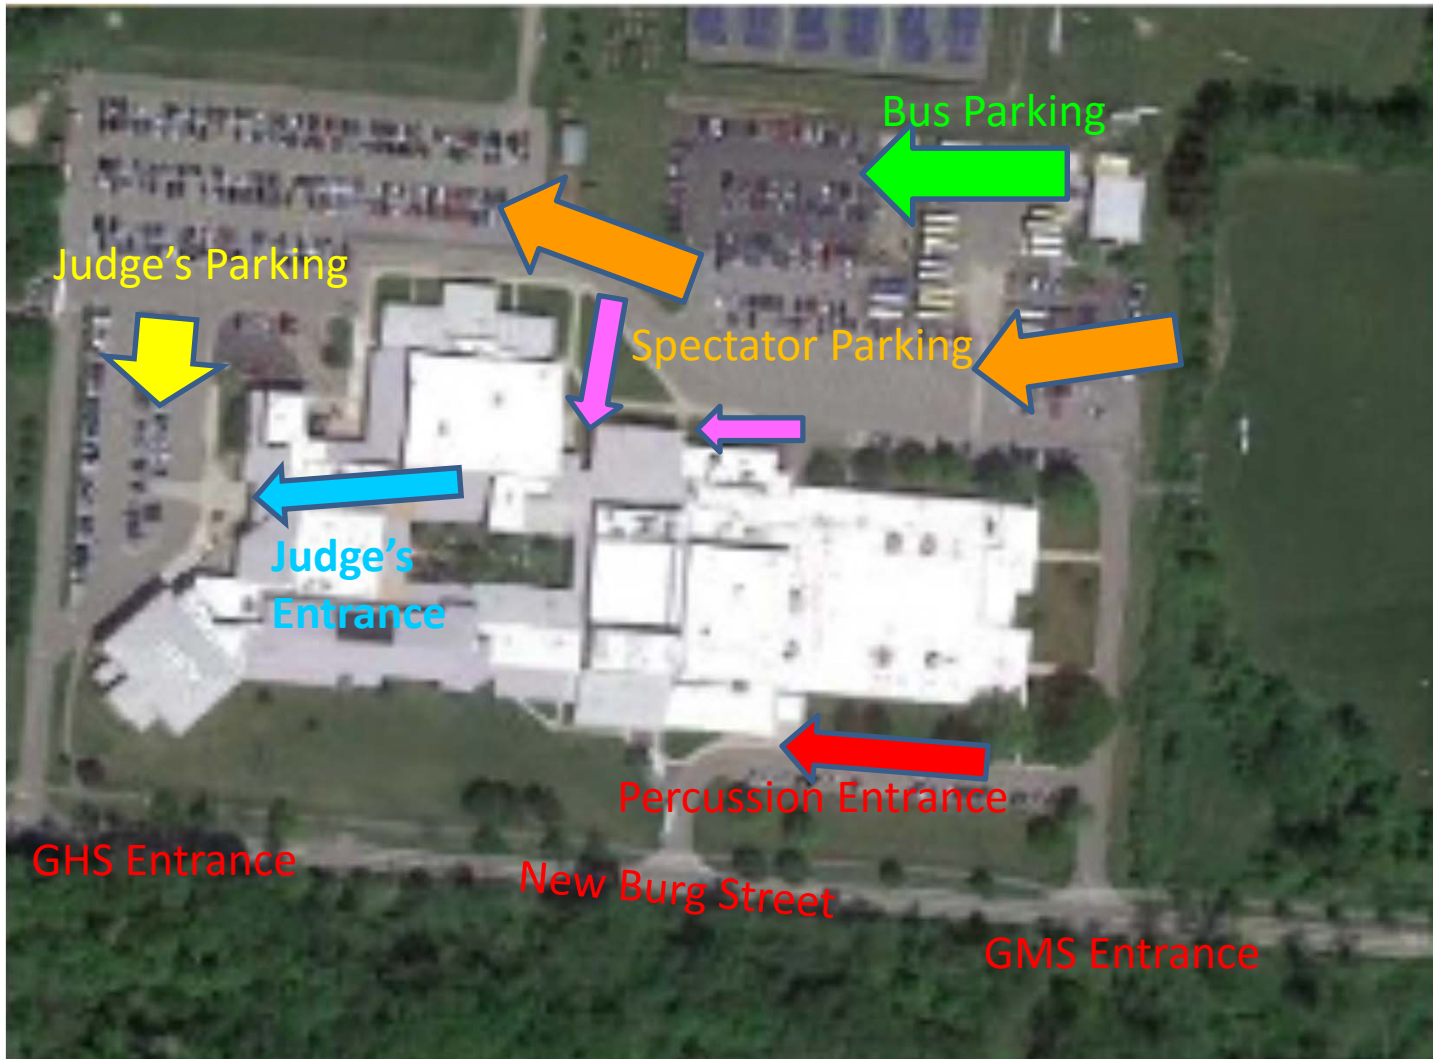

You are welcome to drive into either entrance. Spectator parking is indicated by the orange arrows. Percussion should unload at the red arrow. Bus parking is indicated by the green arrow. Directors are welcome to enter in anyway they choose I have marked the easiest entrances with purple arrows.