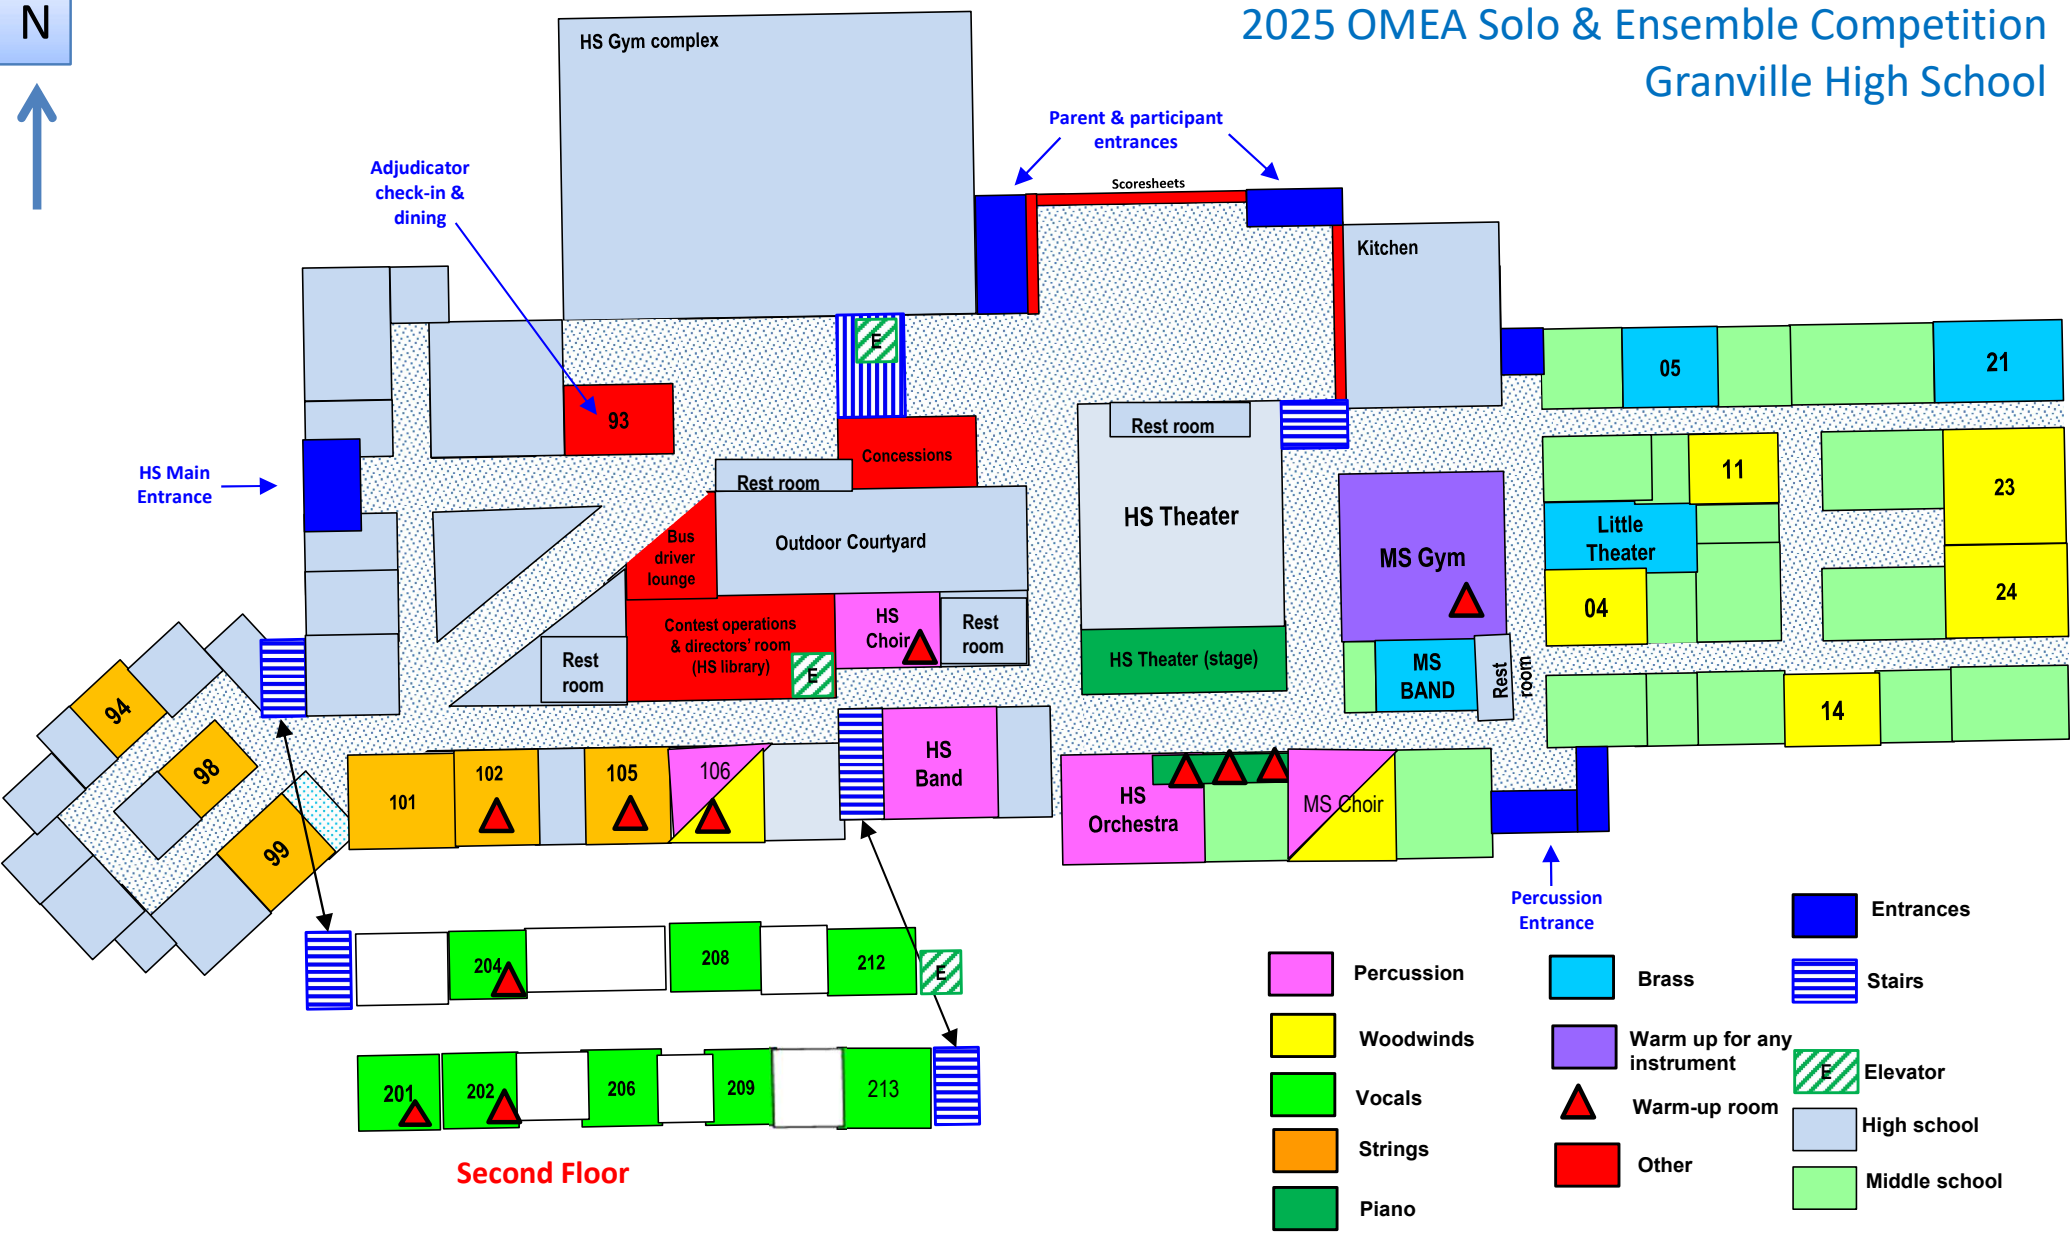

2025 OMEA Solo & Ensemble Competition Granville High School

N

Second Floor

- Percussion
- Woodwinds
- Vocals
- Strings
- Piano
- Brass
- Warm up for any instrument
- Warm-up room
- Other
- Entrances
- Stairs
- E Elevator
- High school
- Middle school